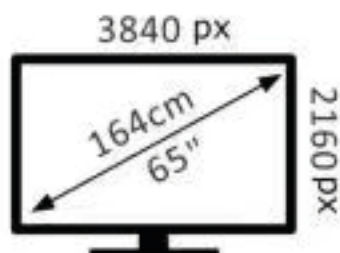

ENERG

DIJITSU

65 DG 22000

101 kWh/1000h

ABCDEF**G**

102 kWh/1000h

2019/2013