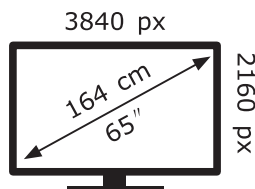

**ENERG** ⚡

**DIJITSU**

65DS9800

**111** kWh/1000h

ABCDEF**G**

**110** kWh/1000h

2019/2013