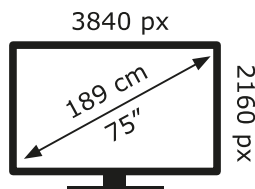

ENERG ⚡

DIJITSU

75DG22000

139 kWh/1000h

ABCDEF**G**

140 kWh/1000h

2019/2013