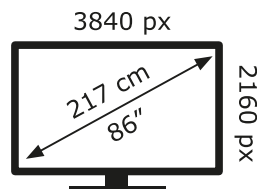

ENERG ⚡

DIJITSU

86DG22000

168 kWh/1000h

ABCDEF**G**

HDR

169 kWh/1000h

2019/2013