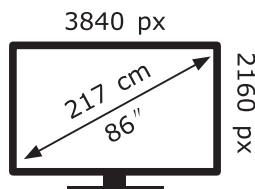

ENERG ⚡

DIJITSU

86DS9800

171 kWh/1000h

ABCDEF**G**

169 kWh/1000h

2019/2013